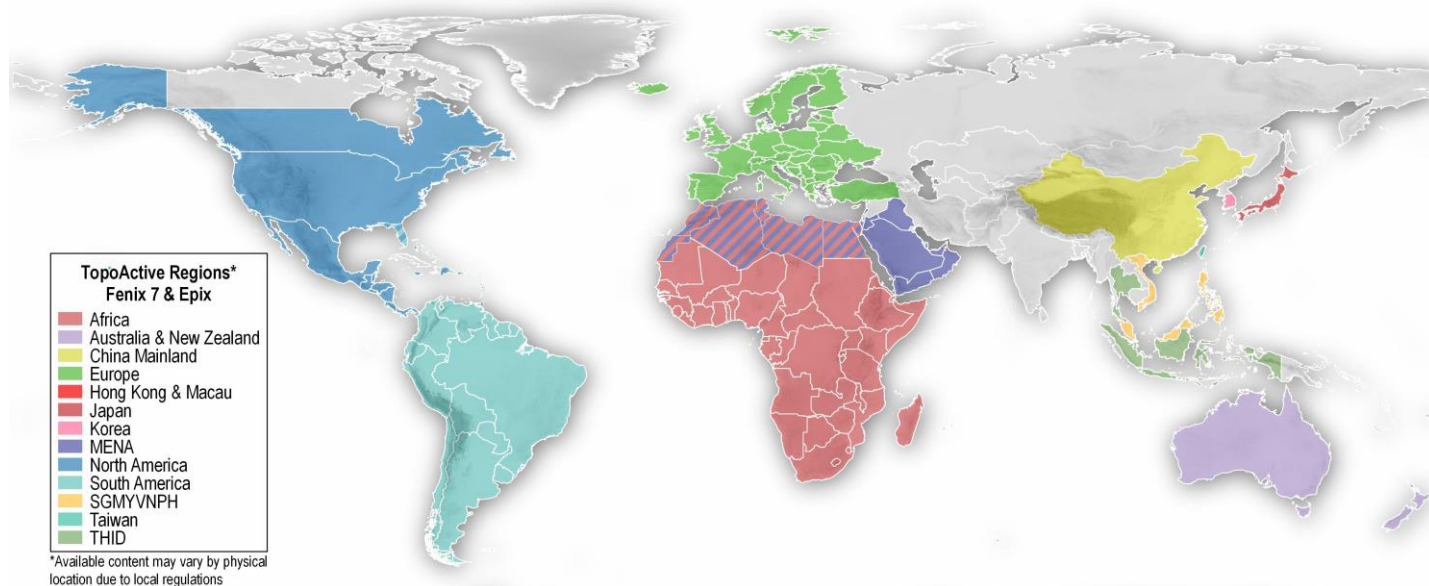

LOGISTIKDATEN

	TACTIX	TACTIX PRO
Verpackungsabmessungen	10,0 x 10,0 x 10,0 cm	10,0 x 10,0 x 10,0 cm
Verpackungsgewicht	318 g	354 g
Verpackungseinheit	1 Stück	1 Stück
Master Carton Abmessungen	32,7 x 33,9 x 32,7 cm	32,7 x 33,9 x 32,7 cm
Master Carton Gewicht	10,4 kg	11,3 kg
Master Carton Menge	27 Stück	27 Stück

LIEFERUMFANG

TACTIX	TACTIX PRO
1 x TACTIX 7	1 x TACTIX 7 mit Nylon Armband
1 x Lade-/Datenkabel	1 x QuickFit Silikonarmband Schwarz
1 x Schnellstartanleitung	1 x Lade-/Datenkabel
	1 x Schnellstartanleitung

KARTENABDECKUNG TOPOACTIVE

GARMIN CONNECT™ APP

Garmin Connect™ App zeigt dir alle Informationen rund um deiner Gesundheit, Fitness und deine Aktivitäten. Aktualisiere deine Garmin Produkte, erhalte Insights, werde Teil der Community und mehr.

GARMIN EXPLORE™ APP

Mit der Garmin Explore™ App kannst du bequem Touren und Routen planen und überprüfen. Dank des unbegrenzten Zugangs zu Karten ist eine netzunabhängige Planung möglich.

CONNECT IQ™ STORE APP

Connect IQ™ bietet eine riesige Auswahl an Apps, Widgets, Datenfelder und Displaydesigns. Lade dir die passenden Anwendungen für dich einfach auf die Uhr und mache sie zu deiner Garmin.

GARMIN GOLF™ APP

Mit der Garmin Golf™ App erhältst du Analysen für gewonnene Schläge, damit du dein Spiel verbessern kannst. Teile und vergleiche deine Ergebnisse oder nimm an Turnieren teil.

Weitere Informationen zu kompatiblen Apps unter [Garmin.com](https://www.garmin.com)